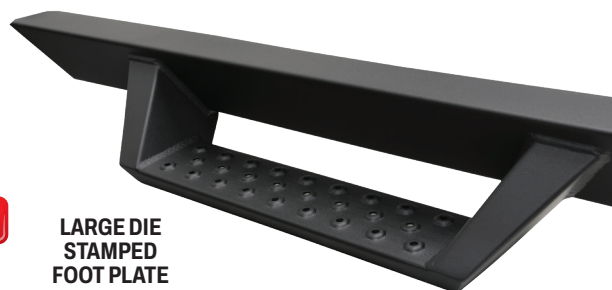

4" DROP STEPS

TOYOTA APPLICATION CHART

LARGE DIE
STAMPED
FOOT PLATE

PART #	YEAR	MAKE	MODEL
DS4011B	2014-2023	TOYOTA	4RUNNER SR5/TRD/TRD PRO - EXCL TRD SPORT, LIMITED & NIGHTSHADE
DS4010B	2005-2023	TOYOTA	TACOMA DOUBLE CAB
DS4012B	2007-2021	TOYOTA	TUNDRA DOUBLE CAB
DS4013B	2007-2021	TOYOTA	TUNDRA CREW MAX
DS4011B	2010-2017	TOYOTA	4RUNNER TRAIL EDITION - EXCL LIMITED

- Fully welded 1-piece construction
- Black powder coat finish
- Large step area with die stamped foot plates
- Mounts flush to rocker panel for a clean look
- Bolt-on installation
- Mounting kit included
- 3 year warranty against corrosion